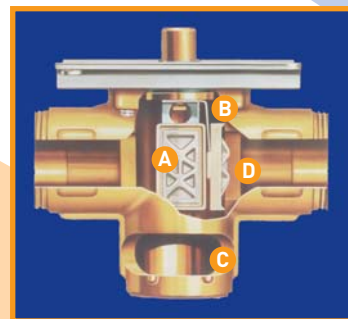

2-Port S/R Valve

- Spring return action
- Manual lever for filling/draining system
- Actuator replaceable without draining down system
- Self-cleaning shoe action
- Auxiliary switch for electrical control of pump boilers and other ancillaries
- Available as complete valves or separate body and actuator
- Normally closed and normally open actuators available
- Valve OPEN neon actuators available
- Maximum flow temperature of 93°C

3-Port S/R Valve

- Spring return action
- Manual lever for filling/draining system
- Actuator for mid position or diverter applications
- Actuator replaceable without draining down system
- Revolutionary patented 'Slipseal' action
- Self-cleaning shoe action
- Maximum flow temperature of 93°C

- A** Self-cleaning rubber seal ensures good shut-off
- B** Driven by stainless steel leaf spring and no bulky spindle to reduce flow and cause turbulence
- C** Clear unimpeded water flow and no ball or paddle
- D** Unique patented ramp feature moves rubber seal away from valve chamber wall to allow self-cleaning

SPECIALS FOR IRISH MARKET:

Valve Size and Connection Detail	Complete Valve and Actuator with Neon	Actuator Only Order Code	Valve Body Only Order Code
22mm / 3/4" (Imperial Copper)	SZV 2543	SZ 2401	EML 3505
28mm / 1" (Imperial Copper)	SZV 2544	SZ 2401	EML 3504
3/4" bsp (female)	SZV 2545	SZ 2401	EML 3451