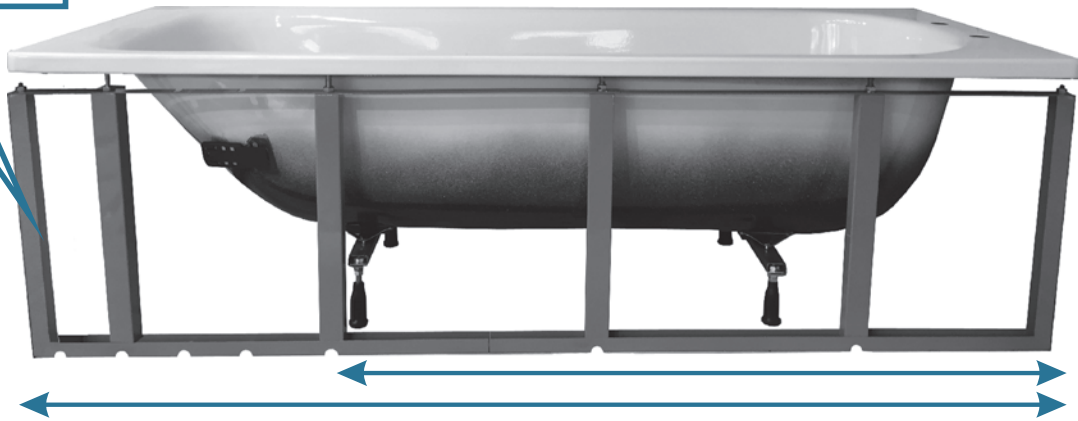

TubFix[®]

Bath Frame Fixing Kits

IMPORTANT

Before purchase, please check your bath feet legs as some may interfere with the frame

Side supports can be removed

This all in one bath leg including side supports may interfere with the frame.

Front frame only configuration

Includes extra wall fixing bar & joining piece

Length Adjustable from wall to wall 1430- 1935mm

Front and end frame configuration

Under edge bath screws ensure proper frame fixing and support the bath

Upright wall supports ensure frame is fixed securely

Corner joining piece connects end and front frames securely

Height Adjustable from 460 -570mm

Width Adjustable 700, 750, 800mm

Length Adjustable from 1400- 1800mm